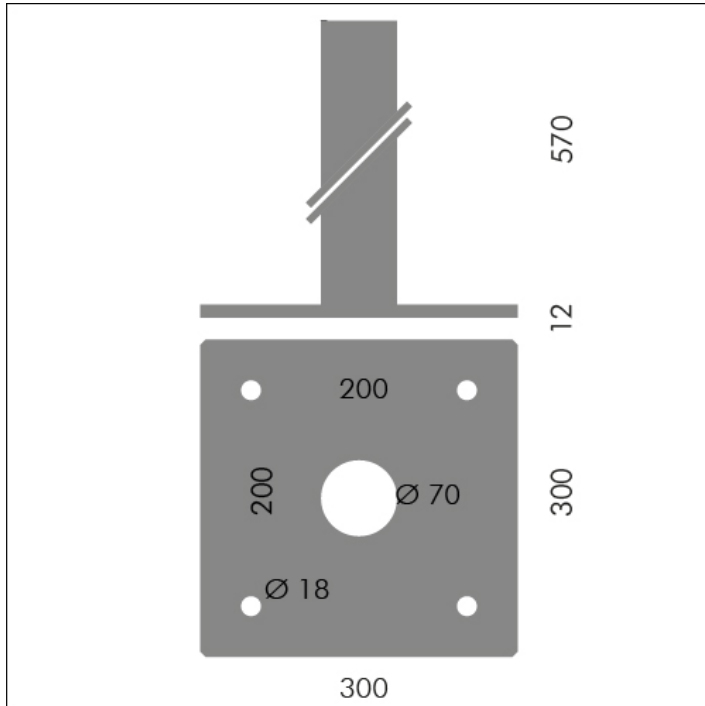

## ACCESSORY

**S.1468**  
**FIXING BASE FOR SHIFT POLE**

Base 300x300mm Spacing 200x200mm Holes for Ø18mm  
mandatory for the installation of SHIFT POLE or S.1469  
ANCHORING BASE

Accessory available in the following colors: Black (cod.09),  
Anthracite grey (cod.24)