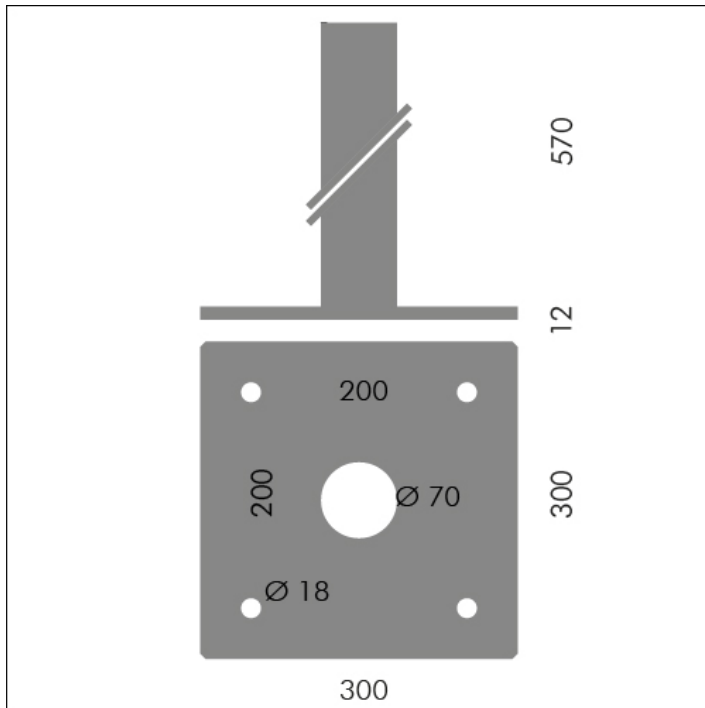

ACCESSORY

**S.1468**
FIXING BASE FOR SHIFT POLE

Base 300x300mm Spacing 200x200mm Holes for $\varnothing 18$ mm mandatory for the installation of SHIFT POLE or S.1469 ANCHORING BASE

Accessory available in the following colors: Black (cod.09), Anthracite grey (cod.24)