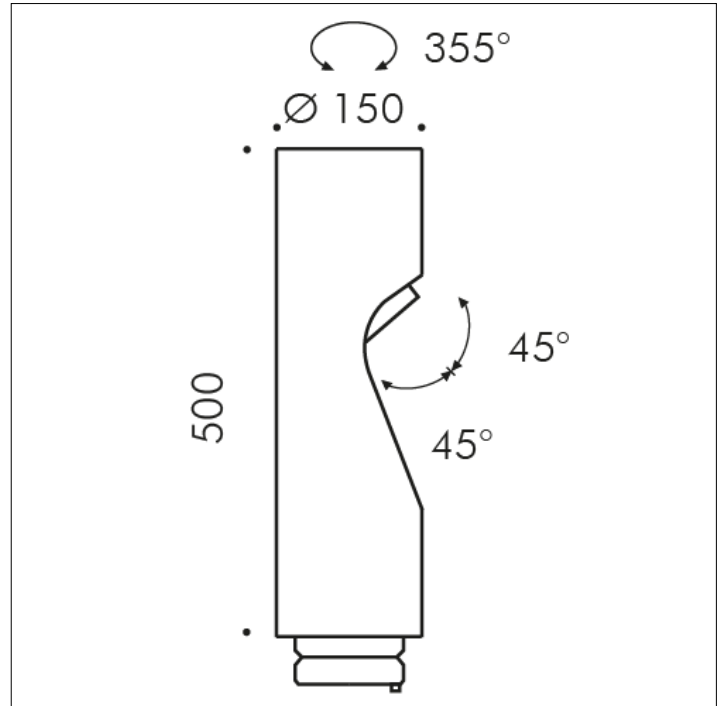

ACCESSORY

**S.1490H
SHIFT PRO ADDITIONAL HEAD WITH 19° OPTIC**

LED MODULE 2700K CRI80 Rated module luminous flux: 4018lm
Rated luminaire luminous flux: 1997lm Rated module power: 27W
Rated luminaire power: 30,4W With Honeycomb filter
220V-240Vac 50/60Hz Dimmable DALI 2 / PUSH IK10
Possibility to add to SHIFT PRO POLE up to three additional
heads, obtaining a configuration of two or maximum four heads.
Accessory available in the following colors: Black (cod.09),
Anthracite grey (cod.24)