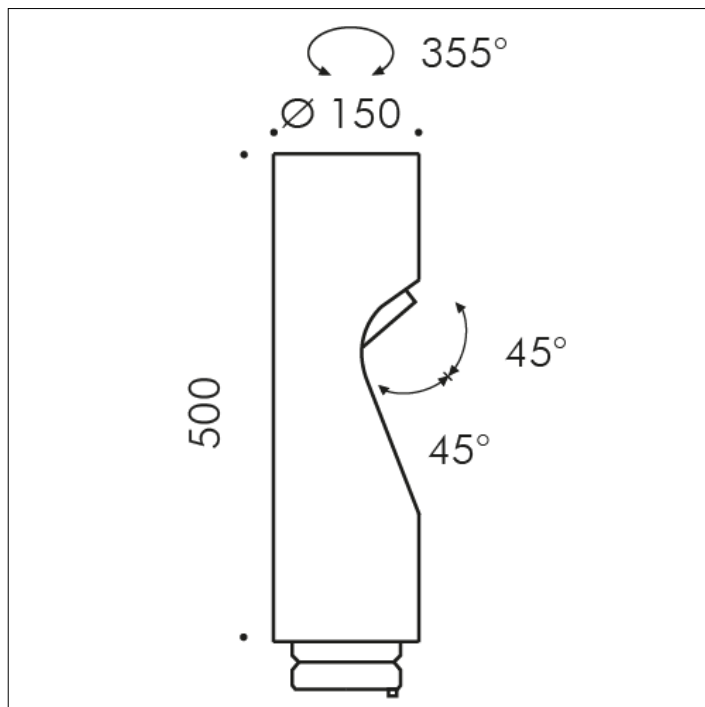

ACCESSORY

**S.1490N
SHIFT PRO ADDITIONAL HEAD WITH 19° OPTIC**

LED MODULE 4000K CRI80 Rated module luminous flux: 4292lm
Rated luminaire luminous flux: 2134lm Rated module power: 27W
Rated luminaire power: 30,4W With Honeycomb filter
220V-240Vac 50/60Hz Dimmable DALI 2 / PUSH IK10
Possibility to add to SHIFT PRO POLE up to three additional heads, obtaining a configuration of two or maximum four heads.
Accessory available in the following colors: Black (cod.09), Anthracite grey (cod.24)