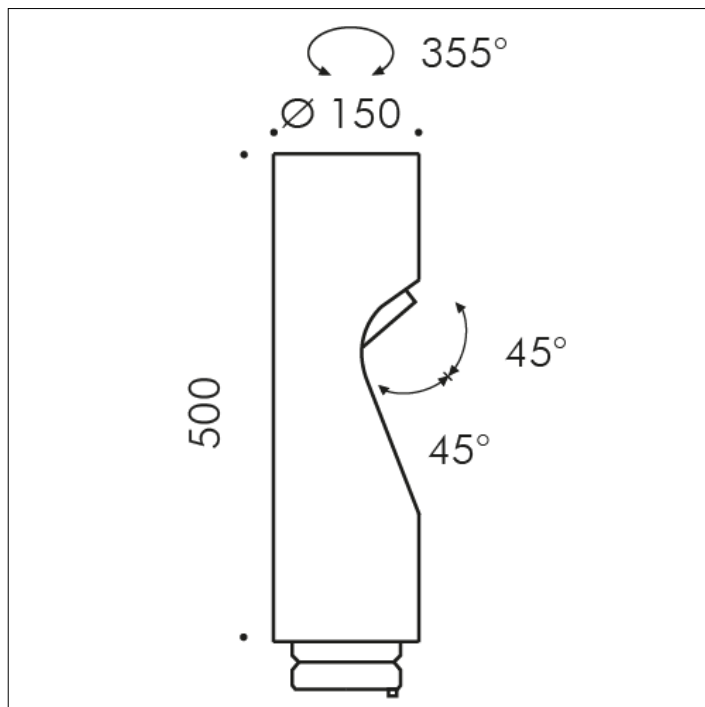

ACCESSORY

S.1490W
SHIFT PRO ADDITIONAL HEAD WITH 19° OPTIC

LED MODULE 3000K CRI80 Rated module luminous flux: 4240lm
 Rated luminaire luminous flux: 2108lm Rated module power: 27W
 Rated luminaire power: 30,4W With Honeycomb filter
 220V-240Vac 50/60Hz Dimmable DALI 2 / PUSH IK10
 Possibility to add to SHIFT PRO POLE up to three additional
 heads, obtaining a configuration of two or maximum four heads.
 Accessory available in the following colors: Black (cod.09),
 Anthracite grey (cod.24)