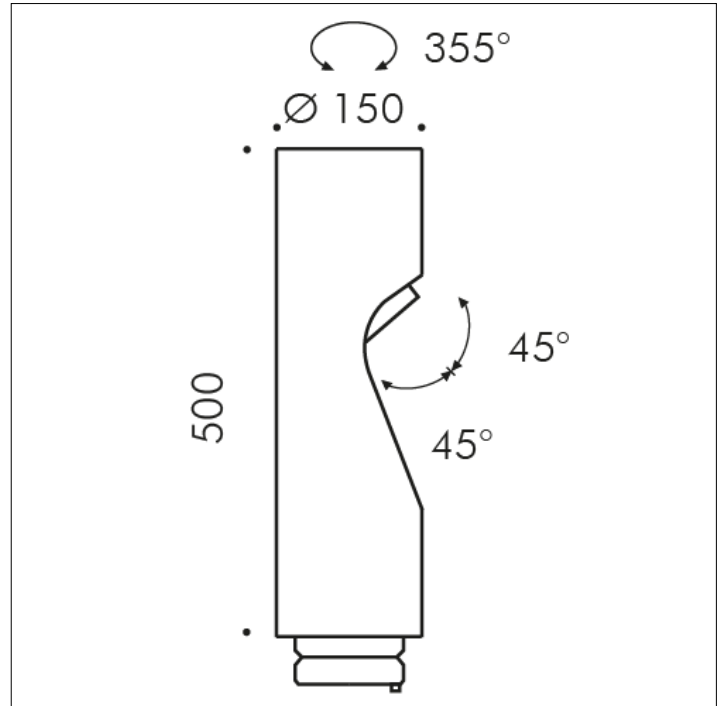

## ACCESSORY

**S.1490W**  
**SHIFT PRO ADDITIONAL HEAD WITH 19° OPTIC**

LED MODULE 3000K CRI80 Rated module luminous flux: 4240lm  
 Rated luminaire luminous flux: 2108lm Rated module power: 27W  
 Rated luminaire power: 30,4W With Honeycomb filter  
 220V-240Vac 50/60Hz Dimmable DALI 2 / PUSH IK10  
 Possibility to add to SHIFT PRO POLE up to three additional  
 heads, obtaining a configuration of two or maximum four heads.  
 Accessory available in the following colors: Black (cod.09),  
 Anthracite grey (cod.24)