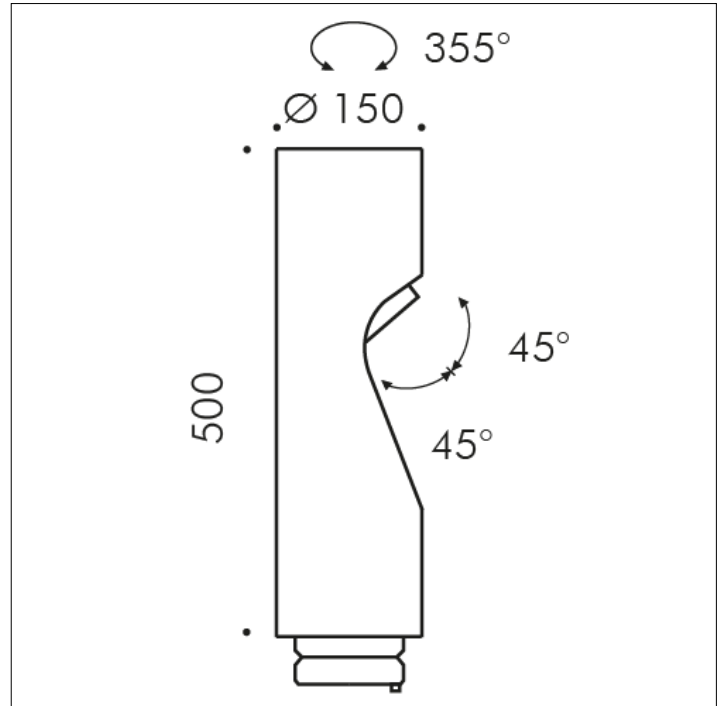

### S.1491H SHIFT PRO ADDITIONAL HEAD WITH 38° OPTIC

LED MODULE 2700K CRI80 Rated module luminous flux: 4018lm  
 Rated luminaire luminous flux: 2810lm Rated module power: 27W  
 Rated luminaire power: 30,4W 220V-240Vac 50/60Hz Dimmable  
 DALI 2 / PUSH IK10

Possibility to add to SHIFT PRO POLE up to three additional heads, obtaining a configuration of two or maximum four heads.  
 Accessory available in the following colors: Black (cod.09),  
 Anthracite grey (cod.24)