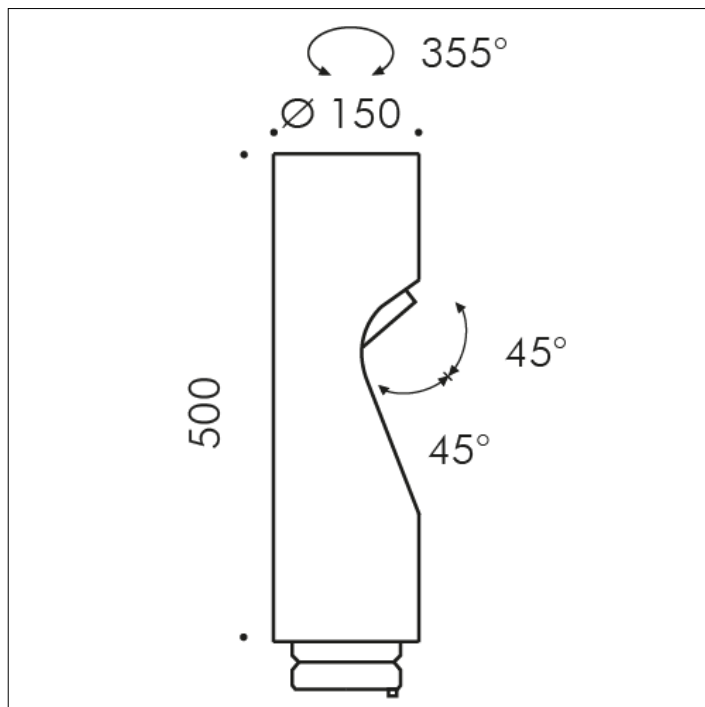

ACCESSORY

**S.1492H
SHIFT PRO ADDITIONAL HEAD WITH ELLIPTIC OPTIC**

LED MODULE 2700K CRI80 Rated module luminous flux: 4018lm
Rated luminaire luminous flux: 2447lm Rated module power: 27W
Rated luminaire power: 30,4W 220V-240Vac 50/60Hz Dimmable
DALI 2 / PUSH IK10

Possibility to add to SHIFT PRO POLE up to three additional heads, obtaining a configuration of two or maximum four heads.

Accessory available in the following colors: Black (cod.09),
Anthracite grey (cod.24)