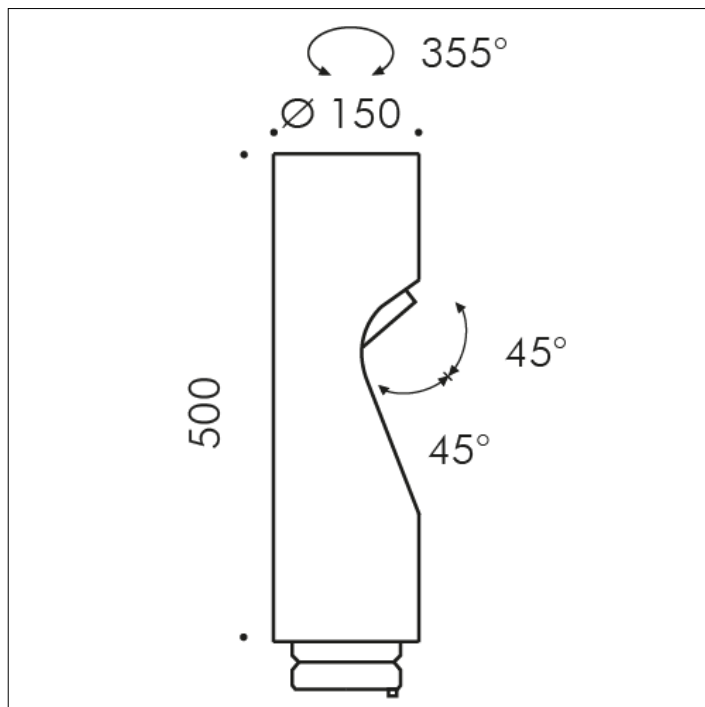

ACCESSORY

S.1492W
SHIFT PRO ADDITIONAL HEAD WITH ELLIPTIC OPTIC

LED MODULE 3000K CRI80 Rated module luminous flux: 4240lm
 Rated luminaire luminous flux: 2583lm Rated module power: 27W
 Rated luminaire power: 30,4W 220V-240Vac 50/60Hz Dimmable
 DALI 2 / PUSH IK10

Possibility to add to SHIFT PRO POLE up to three additional heads, obtaining a configuration of two or maximum four heads.

Accessory available in the following colors: Black (cod.09),
 Anthracite grey (cod.24)