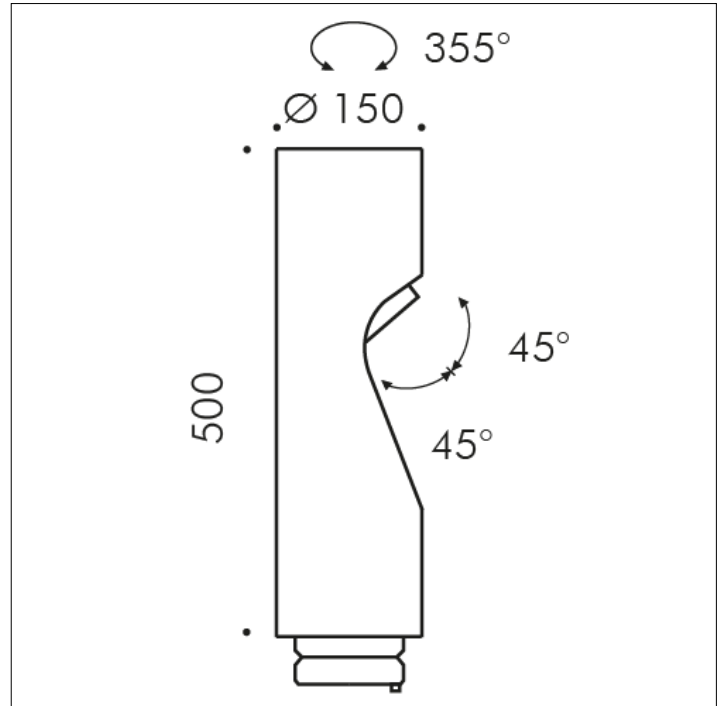

ACCESSORY

**S.1492W**
SHIFT PRO ADDITIONAL HEAD WITH ELLIPTIC OPTIC

LED MODULE 3000K CRI80 Rated module luminous flux: 4240lm
Rated luminaire luminous flux: 2583lm Rated module power: 27W
Rated luminaire power: 30,4W 220V-240Vac 50/60Hz Dimmable
DALI 2 / PUSH IK10

Possibility to add to SHIFT PRO POLE up to three additional heads, obtaining a configuration of two or maximum four heads.
Accessory available in the following colors: Black (cod.09),
Anthracite grey (cod.24)