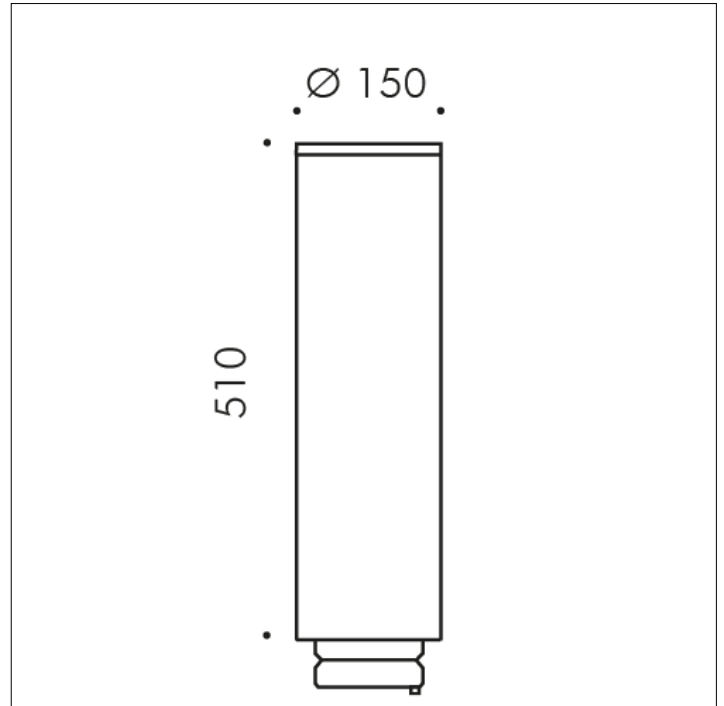

ACCESSORY

S.1496
SHIFT PRO TOP HEAD READY FOR WI-FI ACCESS POINT

Designed for Wi-Fi network Access Point. The head features a compartment diameter 110mm and Height 400mm, intended to accommodate commercially available Wi-Fi devices. Devices and Antennas not included

Possibility to add to SHIFT PRO POLE up to three additional heads, obtaining a configuration of two or maximum four heads. Accessory available in the following colors: Black (cod.09), Anthracite grey (cod.24)