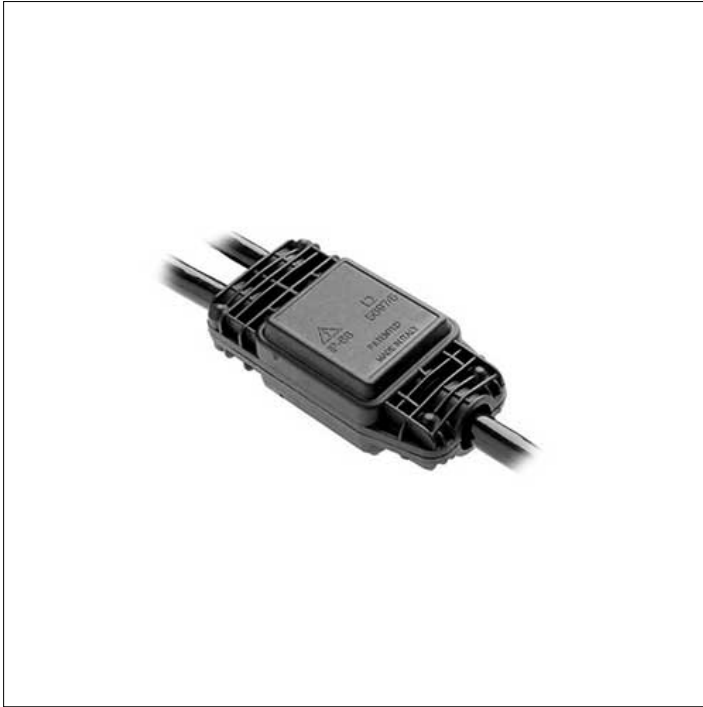

**ACCESSORY****S.5507  
3 WAY GEL CONNECTOR**

For cables up to 5x1,5mm<sup>2</sup> diam. Min 6,5mm / Max 12mm IP68  
Dimensions: 90 x 43 x 30 mm