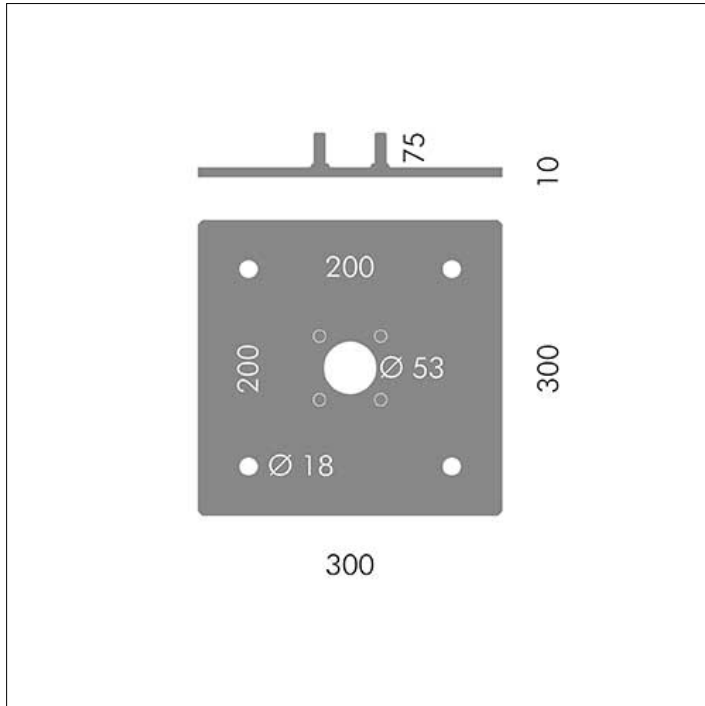

ACCESSORY

**S.7108**
FIXING BASE FOR PARK RECTANGULAR POLE

Base 300x300mm Spacing 200x200mm Holes for M16
Accessory available in the following colors: Aluminium grey (cod.14), Anthracite grey (cod.24)