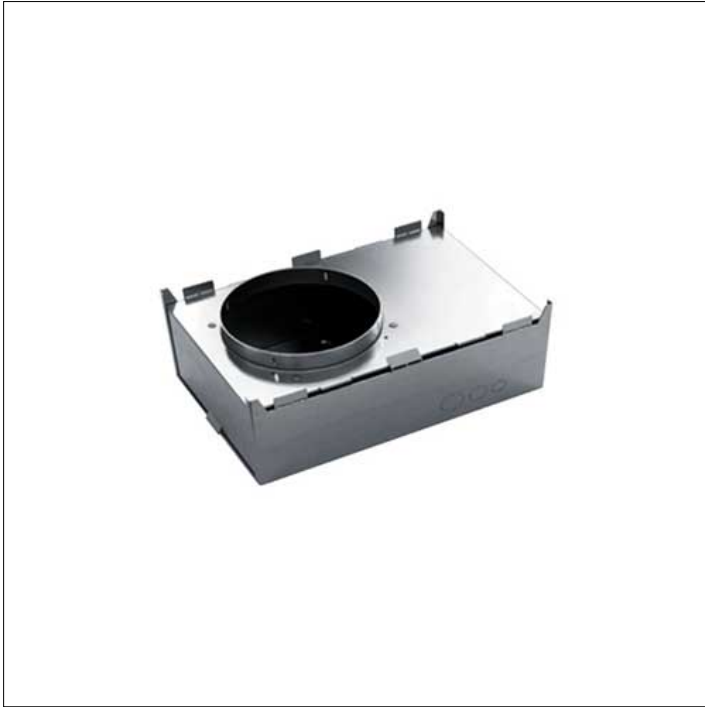

ACCESSORY**S.7369
HOUSING FOR CONCRETE CEILINGS**

Dim. 400 x 260 x 170mm