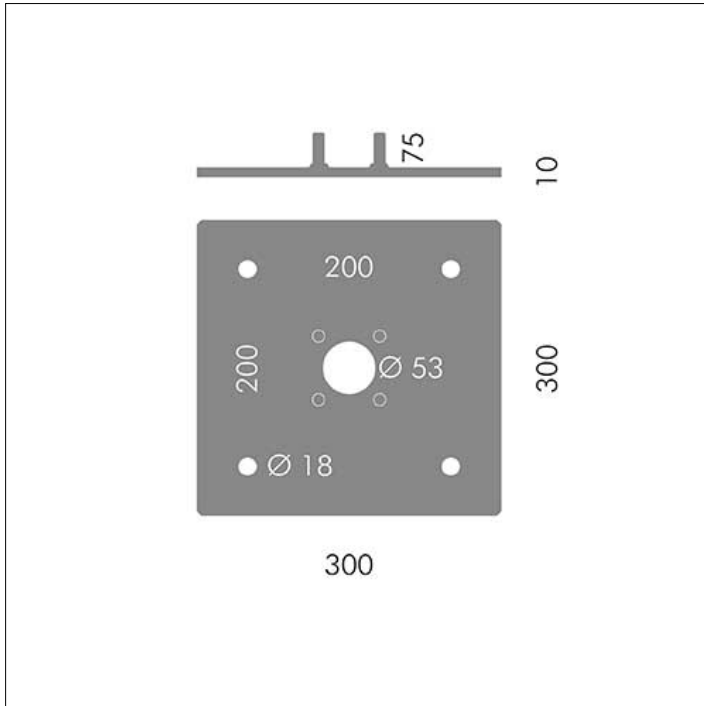

ACCESSORY

**S.7108**
FIXING BASE FOR PARK RECTANGULAR POLE

Base 300x300mm Spacing 200x200mm Holes for M16
Accessory available in the following colors: Aluminium grey (cod.14), Anthracite grey (cod.24)