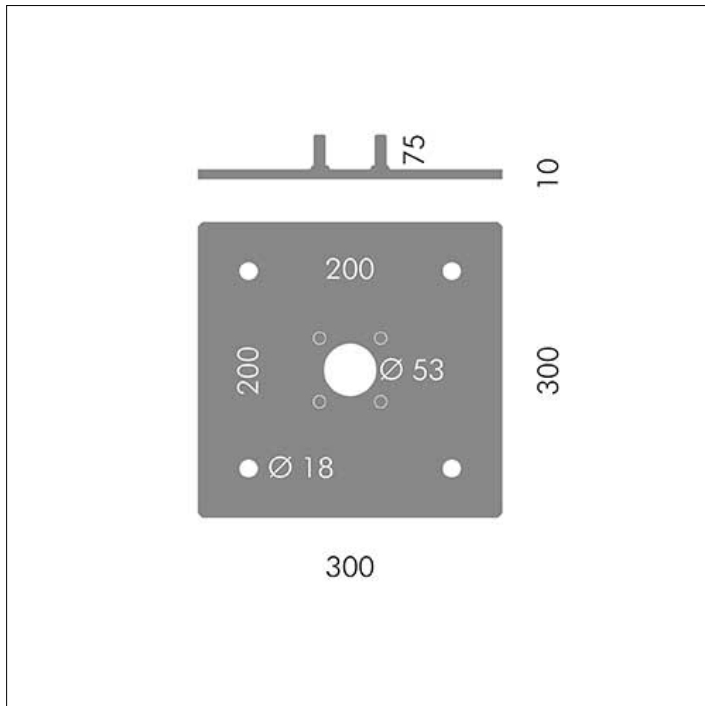

ACCESSORY

**S.7108**
FIXING BASE FOR PARK RECTANGULAR POLE

Base 300x300mm Spacing 200x200mm Holes for M16
Accessory available in the following colors: Aluminium grey (cod.14), Anthracite grey (cod.24)