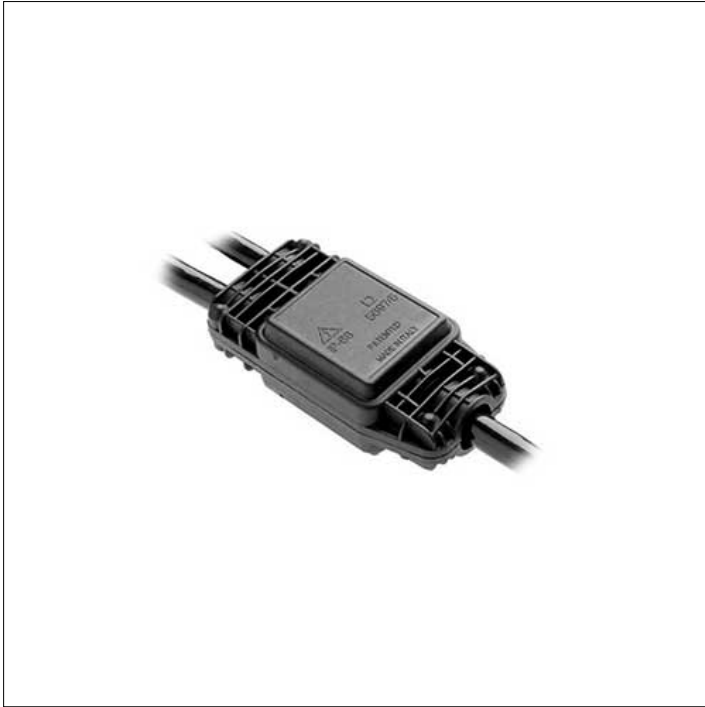

**ACCESSORY****S.5507  
3 WAY GEL CONNECTOR**

For cables up to 5x1,5mm<sup>2</sup> diam. Min 6,5mm / Max 12mm IP68  
Dimensions: 90 x 43 x 30 mm