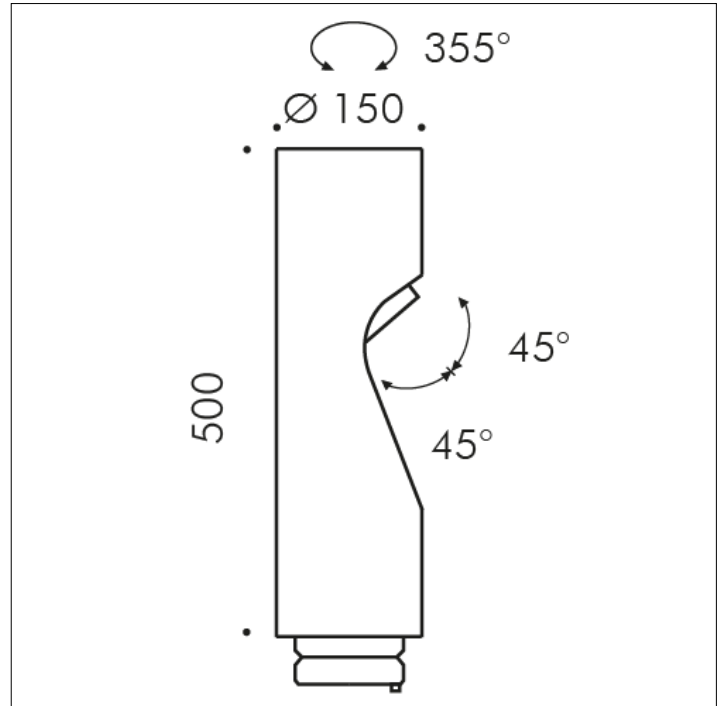

ACCESSORY

**S.1490N
SHIFT PRO ADDITIONAL HEAD WITH 19° OPTIC**

LED MODULE 4000K CRI80 4267lm 26,7W 220V-240Vac
50/60Hz Dimmable DALI 2 / PUSH IK10

Possibility to add to SHIFT PRO POLE up to four additional heads, obtaining a configuration of two or maximum four heads.