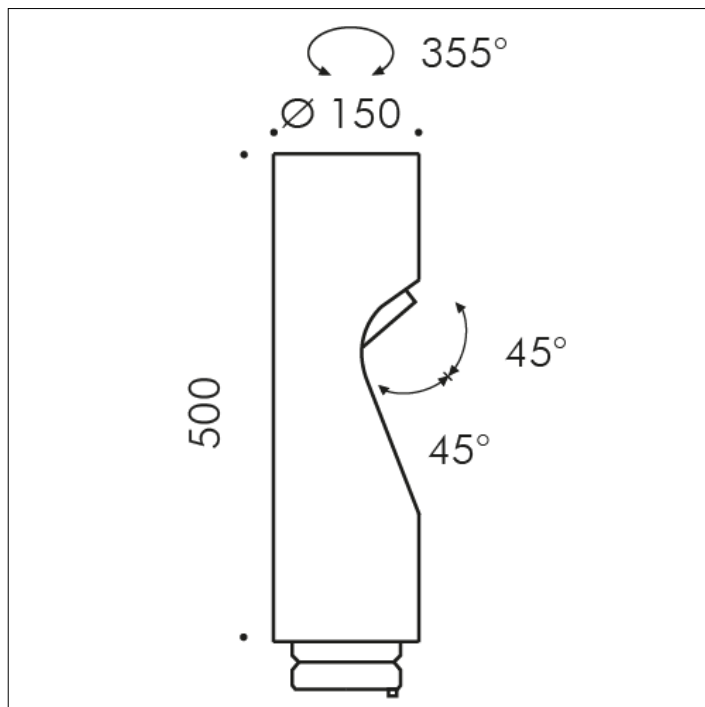

ACCESSORY

**S.1491N
SHIFT PRO ADDITIONAL HEAD WITH 38° OPTIC**

LED MODULE 4000K CRI80 Rated module luminous flux: 4292lm
Rated luminaire luminous flux: 3002lm Rated module power: 27W
Rated luminaire power: 30,4W 220V-240Vac 50/60Hz Dimmable
DALI 2 / PUSH IK10

Possibility to add to SHIFT PRO POLE up to three additional heads, obtaining a configuration of two or maximum four heads.

Accessory available in the following colors: Black (cod.09),
Anthracite grey (cod.24)